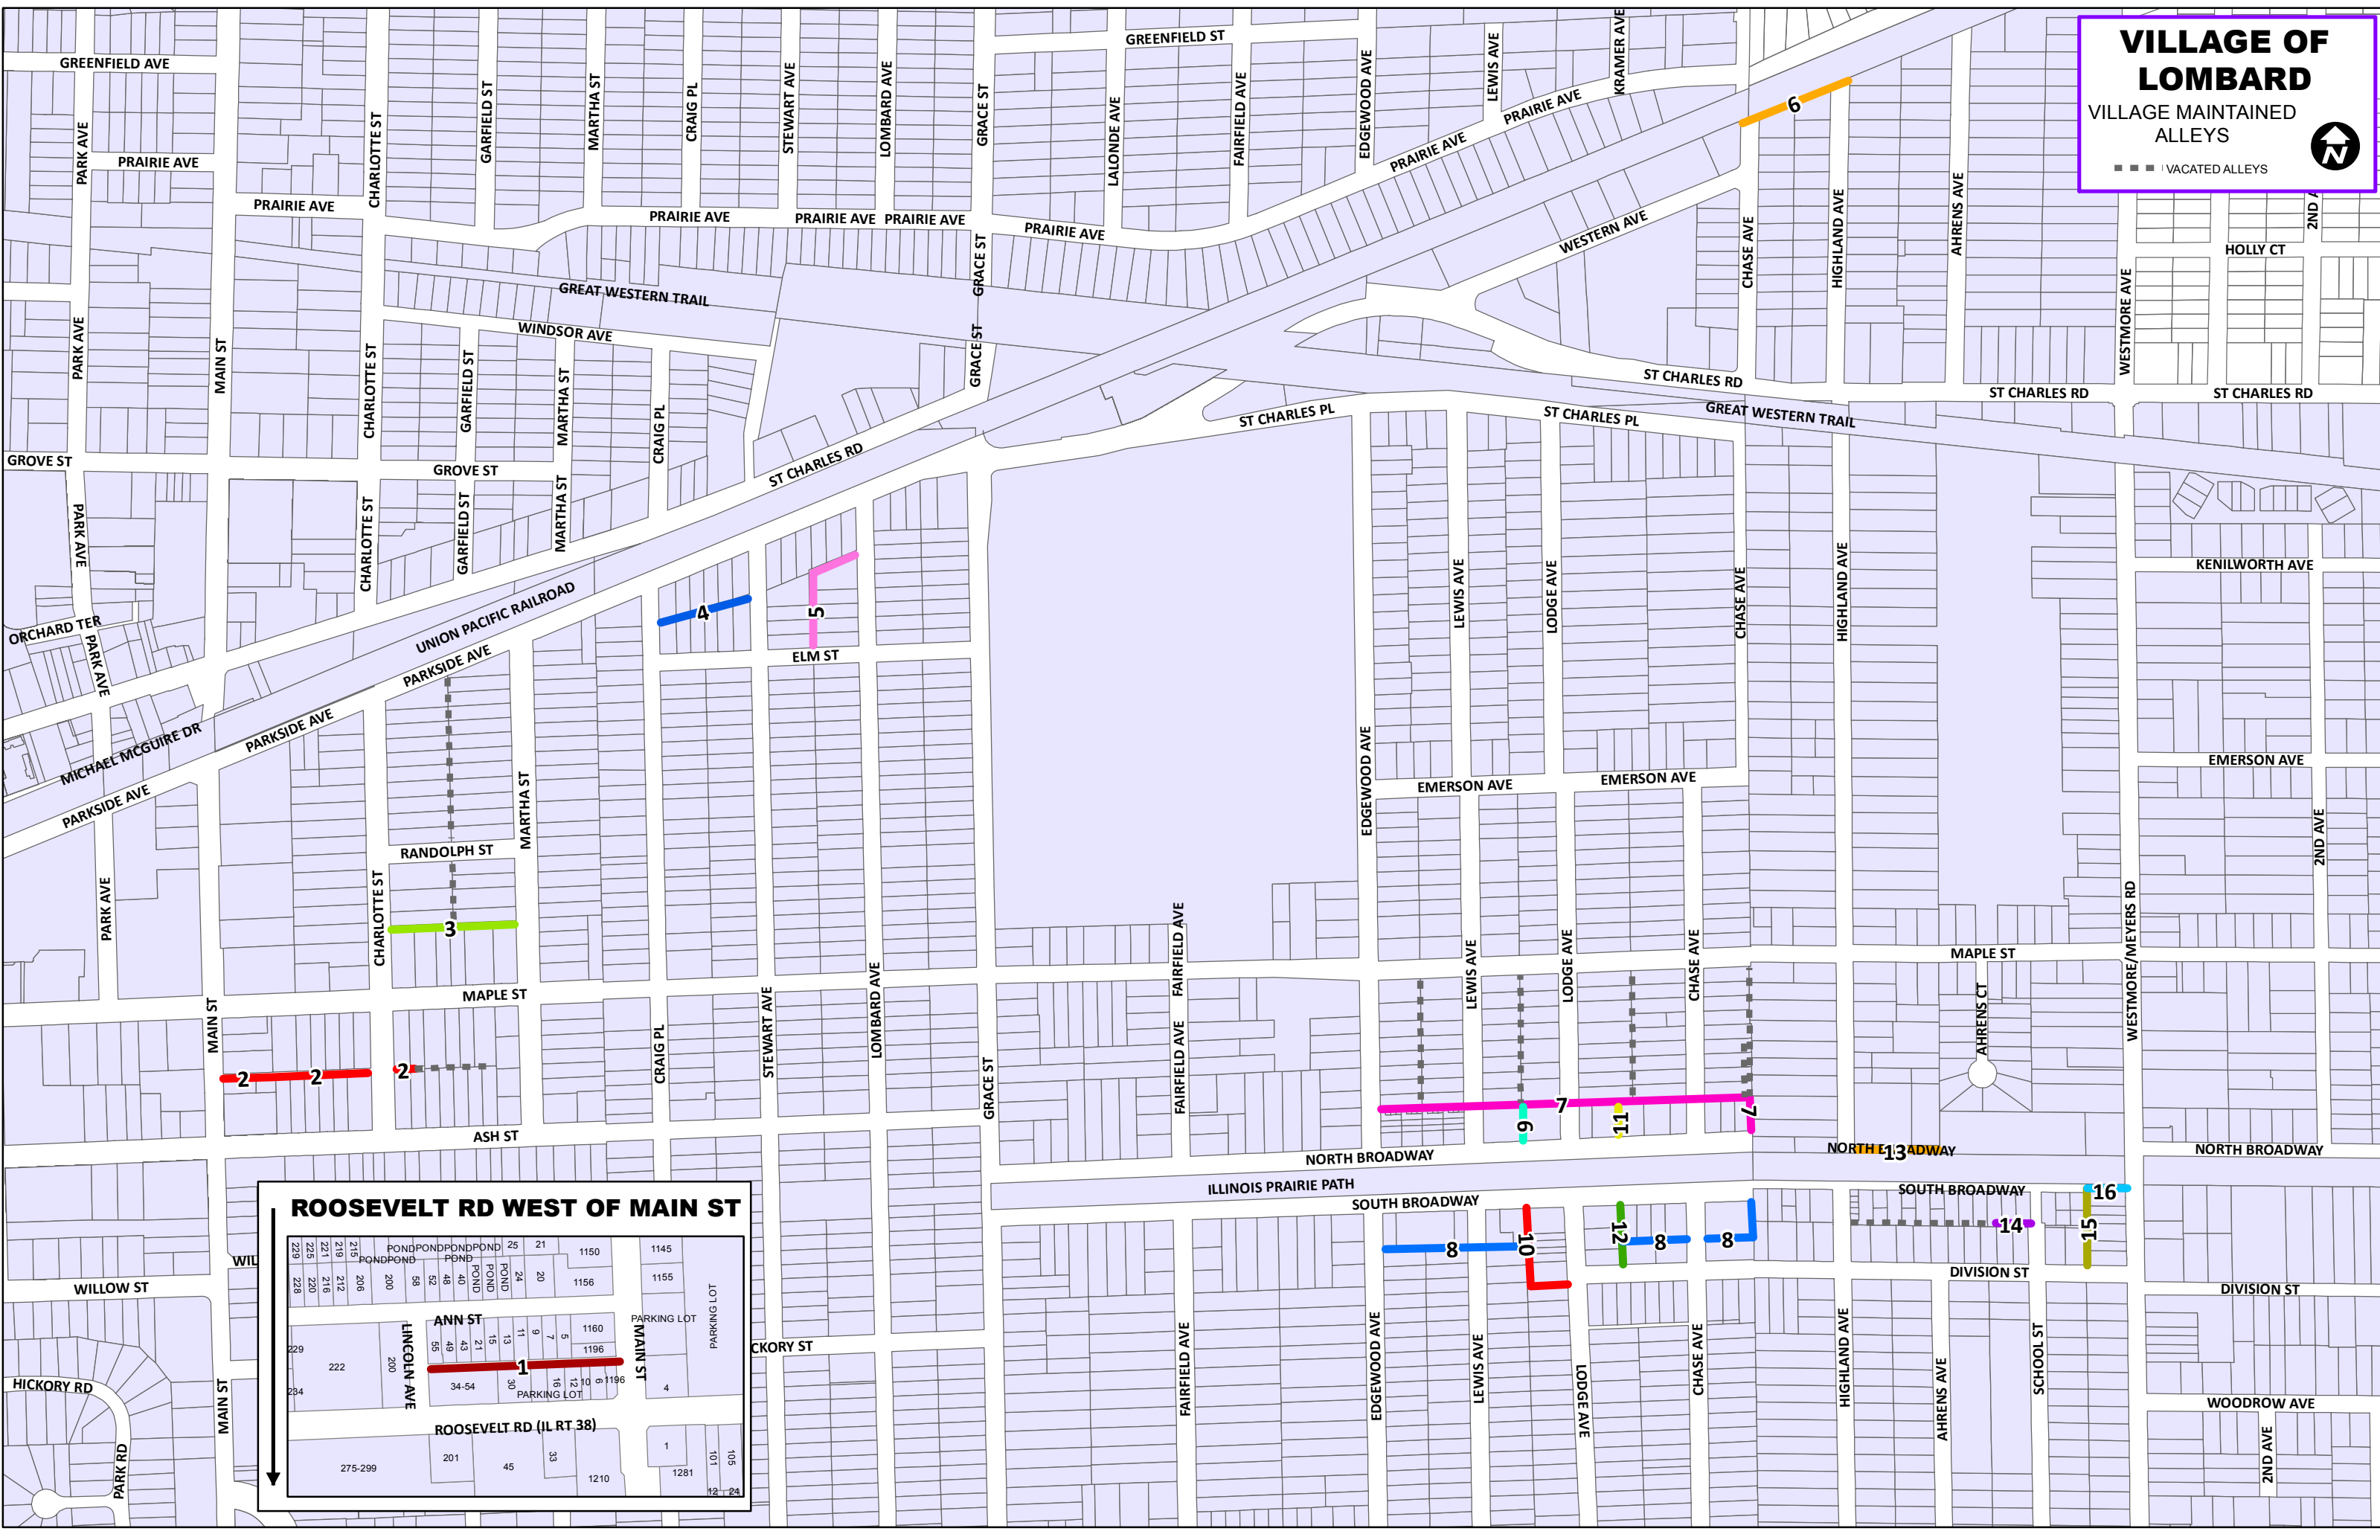

VILLAGE OF LOMBARD
 VILLAGE MAINTAINED ALLEYS
 ■ ■ ■ VACATED ALLEYS

ROOSEVELT RD WEST OF MAIN ST

1

ANN ST

ROOSEVELT RD (IL RT 38)

MAIN ST

LINCOLN AVE