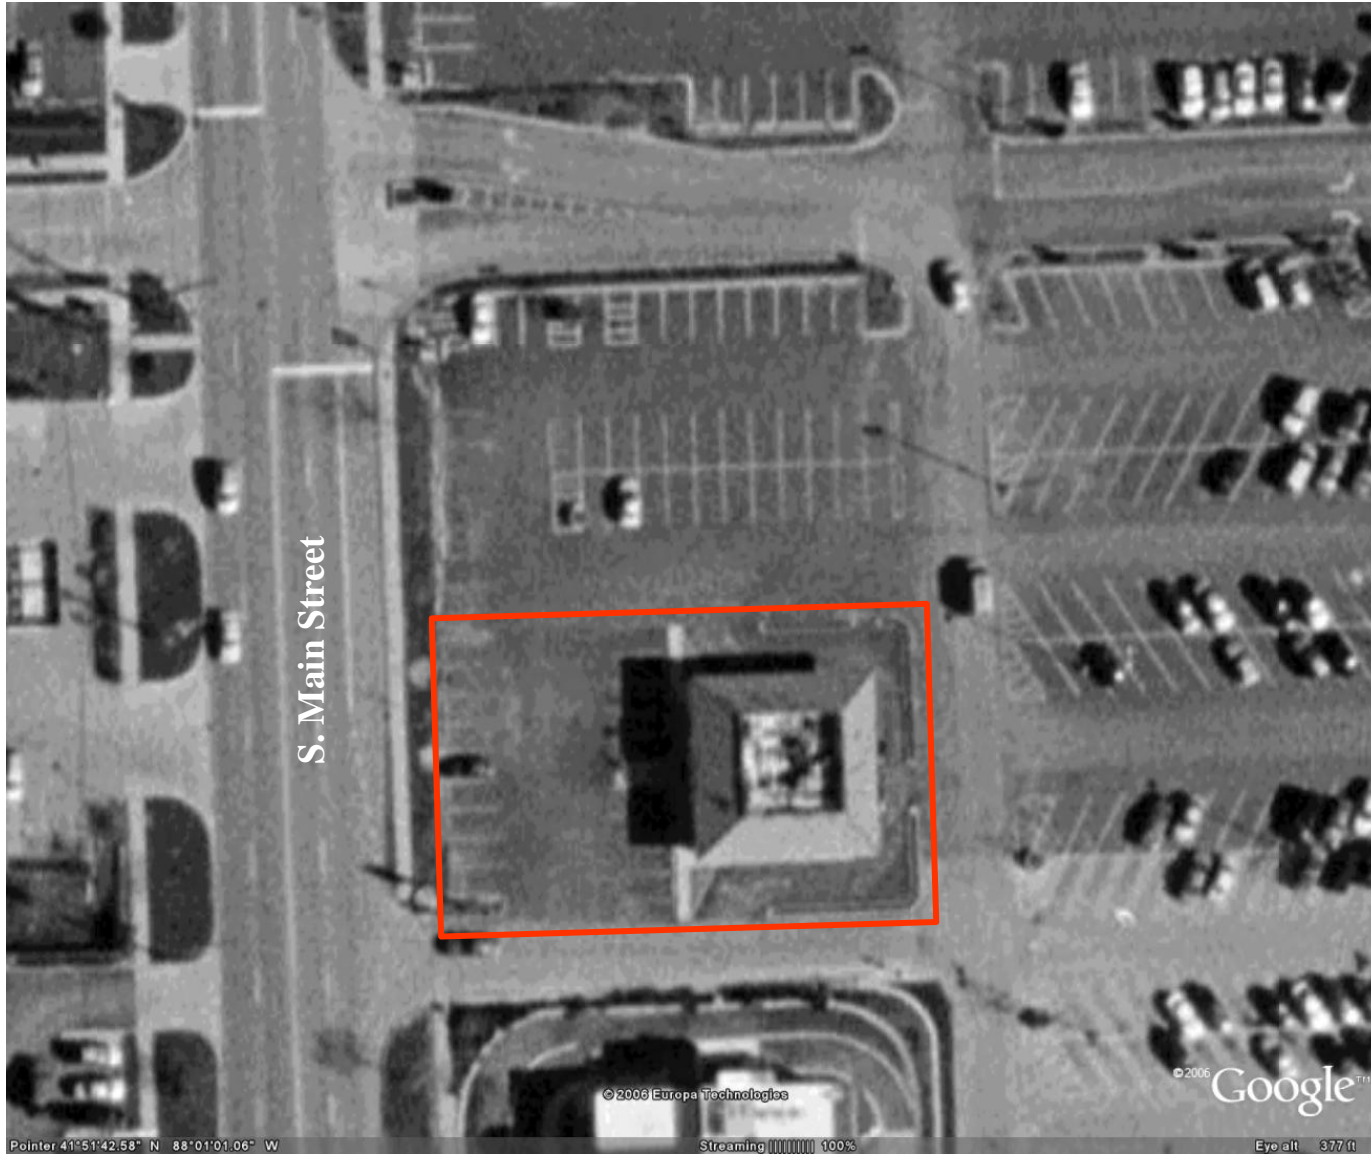

New Bank Facility

**1145 South Main Street
Lombard, Illinois**

August 21, 2006

Index

1. Site

- **Project Area Aerial Photo**
- **Existing Site Plan**
- **Existing Site Photo**
- **New Site Plan**

2. New Building

- **Elevations**
- **Perspectives**
- **Walk-thru video**

1. Site

2. New Building

West Elevation

South Elevation

East Elevation

North Elevation

mb financial * 2. New Building: Entrance(Southwest) Perspective
bank