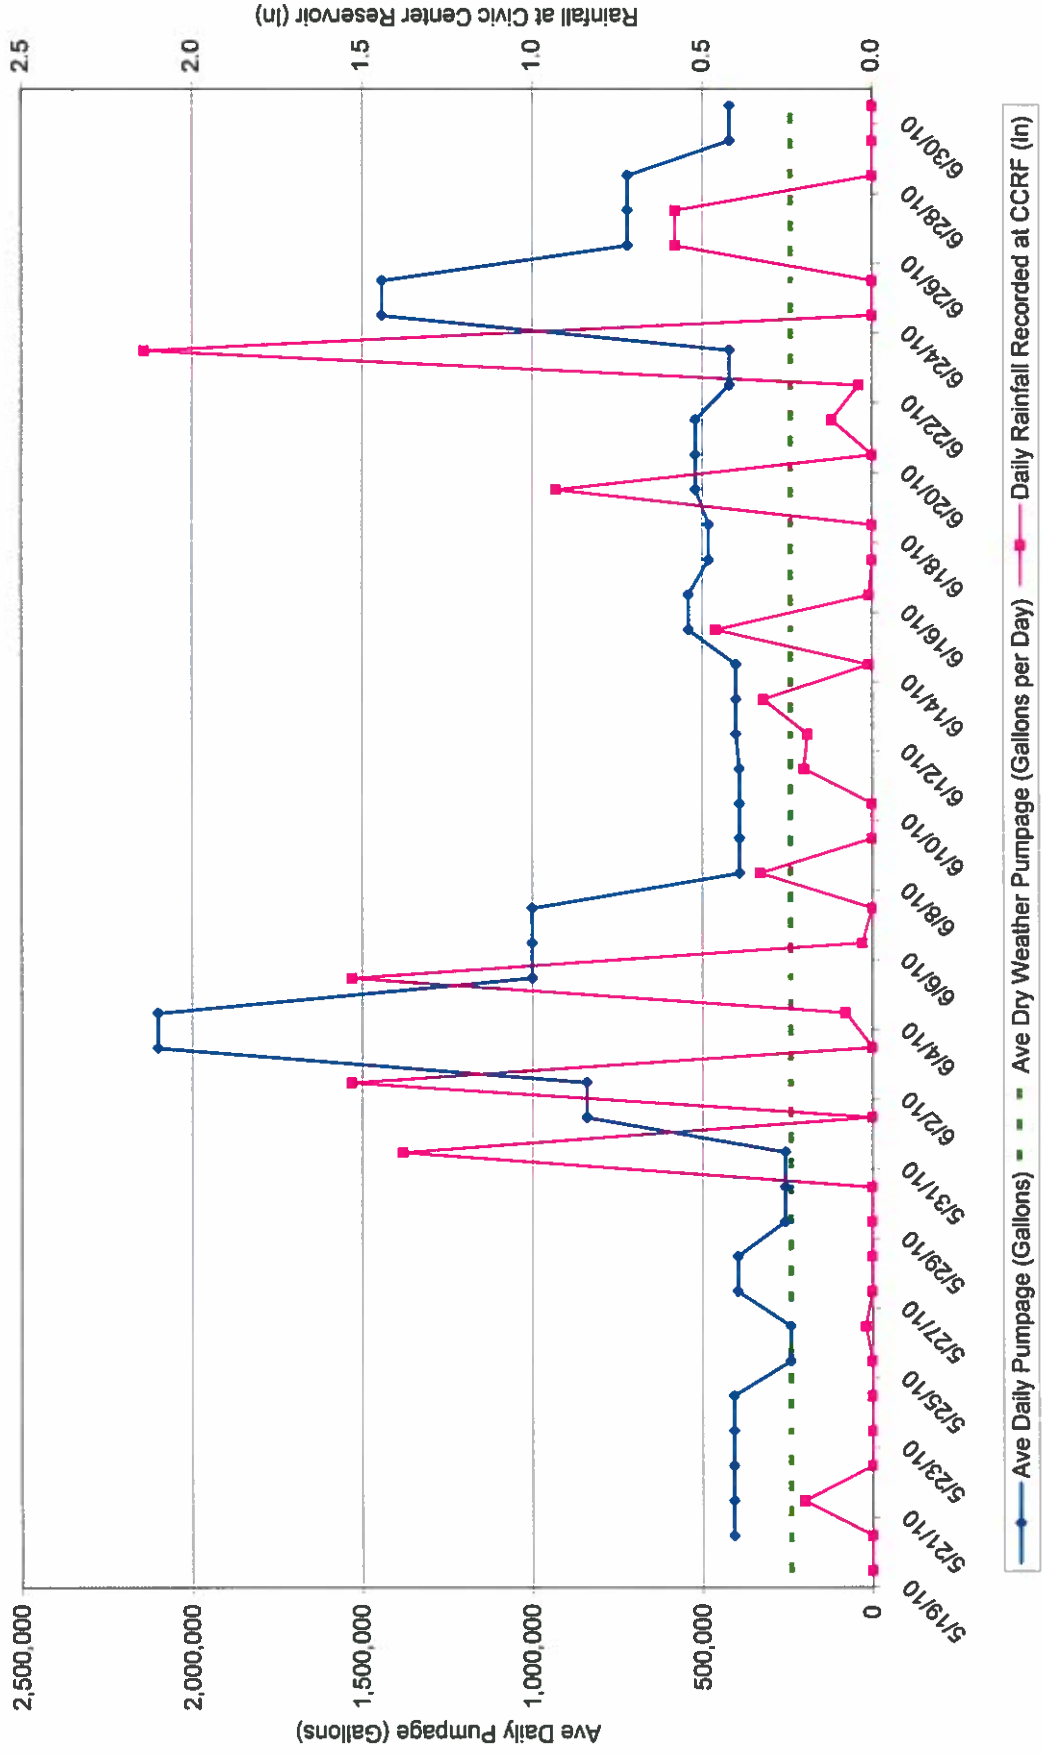

# Fairview Lift Station Pumpage

100375