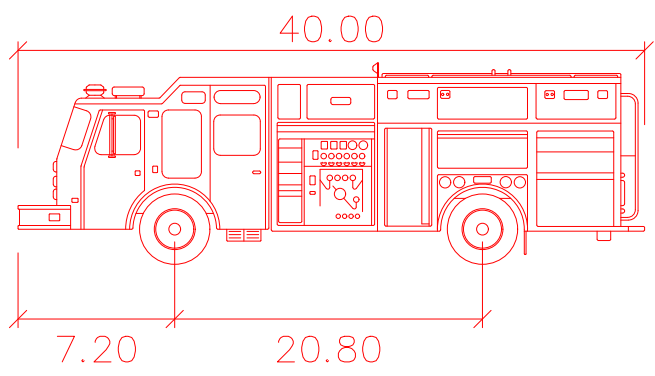

- Front Tires      —
- Rear Tires        —
- Body Clearance   —
- Path                —

2023-0528

	feet
Width	: 8.00
Track	: 8.00
Lock to Lock Time	: 6.0
Steering Angle	: 40.0

18.88ft

2023-0528  
Custom